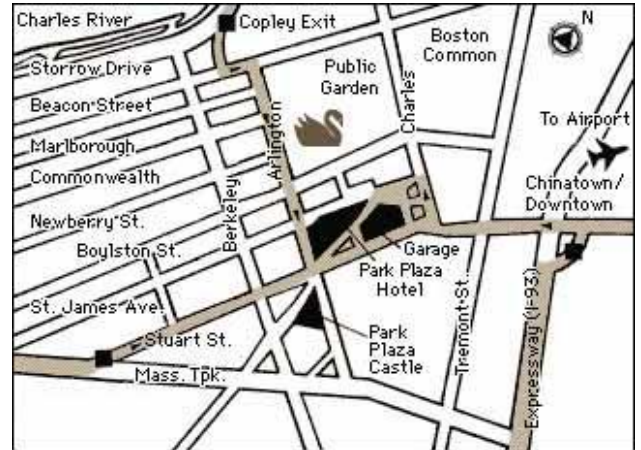

Directions to Siharum Advisors, LLC

Siharum Advisors is conveniently located next to the Park Plaza Hotel at 20 Park Plaza, Suite 1005, Boston, MA 02116
(please note you can not enter through the hotel)

Upon arriving, please sign in at the front desk and take the elevators to the 10th Floor, Suite 1005

From Storrow Drive West

(heading away from downtown)

- Take the Copley Square exit (left exit)
- Take a left at the end of exit and a quick right onto Arlington Street (follow small Park Plaza sign)
- Travel up Arlington, past the Ritz Carlton on your right. The next traffic signals are at Boylston St. and St. James St./Park Plaza. Go through these and take a left at the next traffic signal, onto Stuart St (the Park Plaza Hotel and Office building is on your left). You are now in Park Plaza
- Parking is available at the MotorMart Parking Garage on your left in the middle of the Plaza

From Storrow Drive East (heading toward downtown)

- Take the Downtown exit (located in a tunnel immediately after the Copley Square exit)
- Follow directions starting at second bullet above

From I-90 East (Mass Pike)

From I-93 Northbound (from South of Boston)

- Take Exit 20 for South Station/Mass. Pike (I-90). Follow the signs for South Station/Chinatown
- There are two traffic lights at the end of the ramp. Go straight through the first light, and go left at the second light onto Kneeland Street
- Drive through Chinatown on Kneeland Street into the Theatre District (the street name changes from Kneeland Street to Stuart Street, but just keep going straight)
- Stuart Street forces you to the right onto Charles Street South. Stay in the left lane as you turn right
- Take the next left onto Park Plaza (you will see the restaurant, Finale, directly in front of you)
- Take your first left, just in front of "Finale" onto Columbus Avenue
- Parking is available at the MotorMart Parking Garage directly in front of you